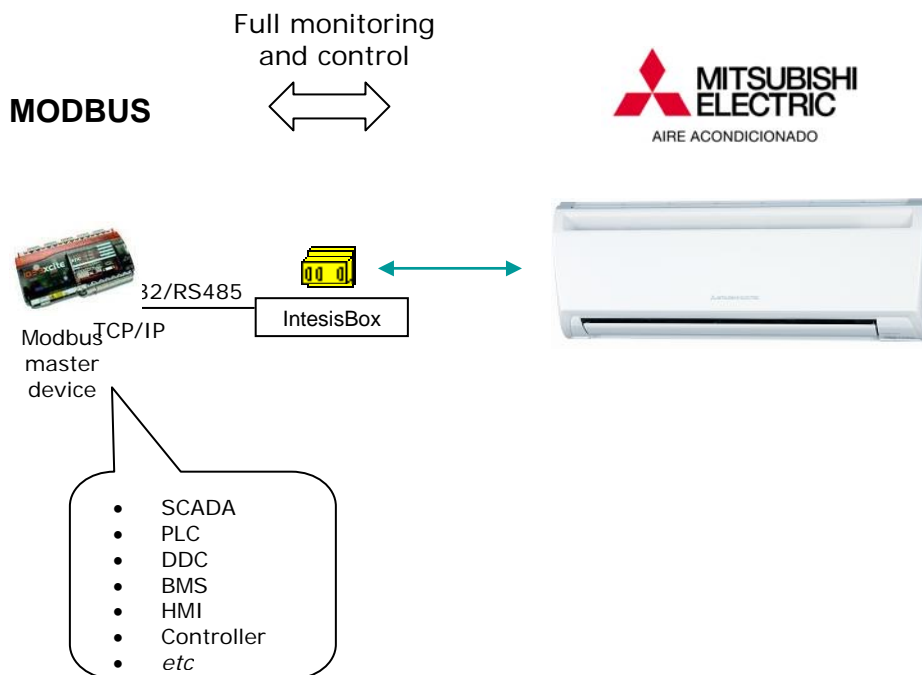

Modbus interfaces

SMS interfaces

[IntesisBox® SMS - Mitsubishi Electric A.C. (Domestic/Mr.Slim)](#)

KNX EIB interfaces

[IntesisBox® KNX - Mitsubishi Electric A.C. (Domestic/Mr.Slim)](#)

[IntesisBox® KNX - Mitsubishi Electric A.C. (City Multi)](#)

LonWorks interfaces

[IntesisBox® LON - Mitsubishi Electric A.C. (Domestic/Mr.Slim)](#)

Modbus interfaces

[IntesisBox® Modbus Slave - Mitsubishi Electric A.C. (Domestic/Mr.Slim)](#)

IntesisBox® Modbus Slave - Mitsubishi Electric A.C. (Domestic/Mr.Slim) with 2 digital inputs and 1 relay output

[IntesisBox® Modbus Server - Mitsubishi Electric A.C. (City Multi)](#)

Efa Automazione srl
Via S. Aleramo 2, Cernusco S/N (Mi)
info@efa.it – www.efa.it
Tel. +39-02-92113180