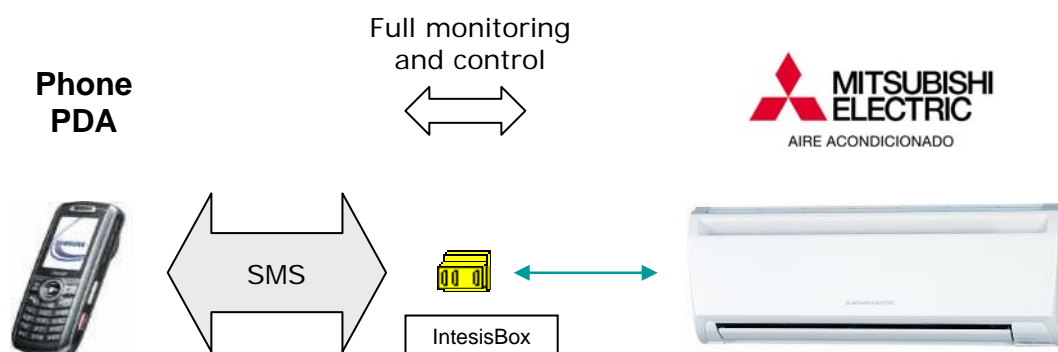

IntesisBox®

Interfaces for Mitsubishi Electric air conditioning

SMS series

KNX EIB interfaces

Full monitoring and control

LON interfaces

LonWorks

Full monitoring and control

Modbus interfaces

[IntesisBox® Modbus Slave - Mitsubishi Electric A.C. \(Domestic/Mr.Slim\)](#)

IntesisBox® Modbus Slave - Mitsubishi Electric A.C. (Domestic/Mr.Slim) with 2 digital inputs and 1 relay output