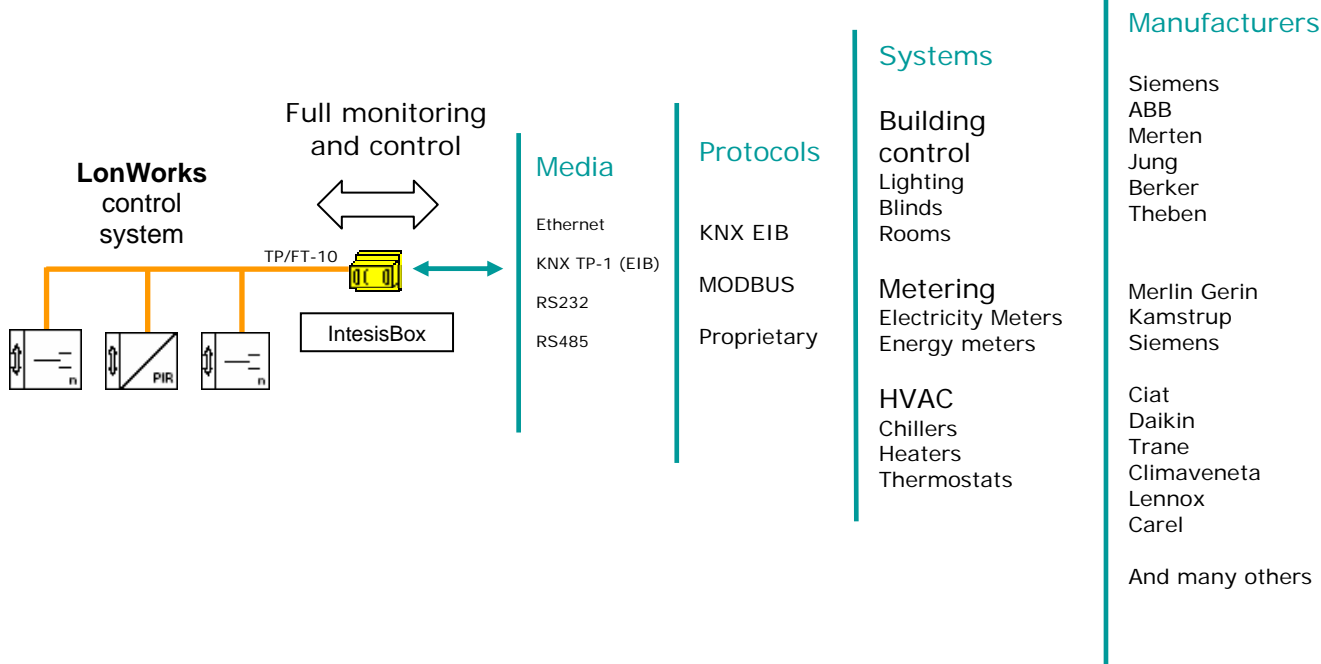

IntesisBox®

LON Products

LON gateways designed for integration of third party systems into LonWorks based control systems

Efa Automazione srl
 Via S. Aleramo 2, Cernusco S/N (Mi)
info@efa.it – www.efa.it
 Tel. +39-02-92113180

LON gateways designed for integration of LON devices or systems into other control systems (KNX, Modbus, AMX, Crestron....)

LON gateways designed for integration of third party systems into LonWorks based control systems