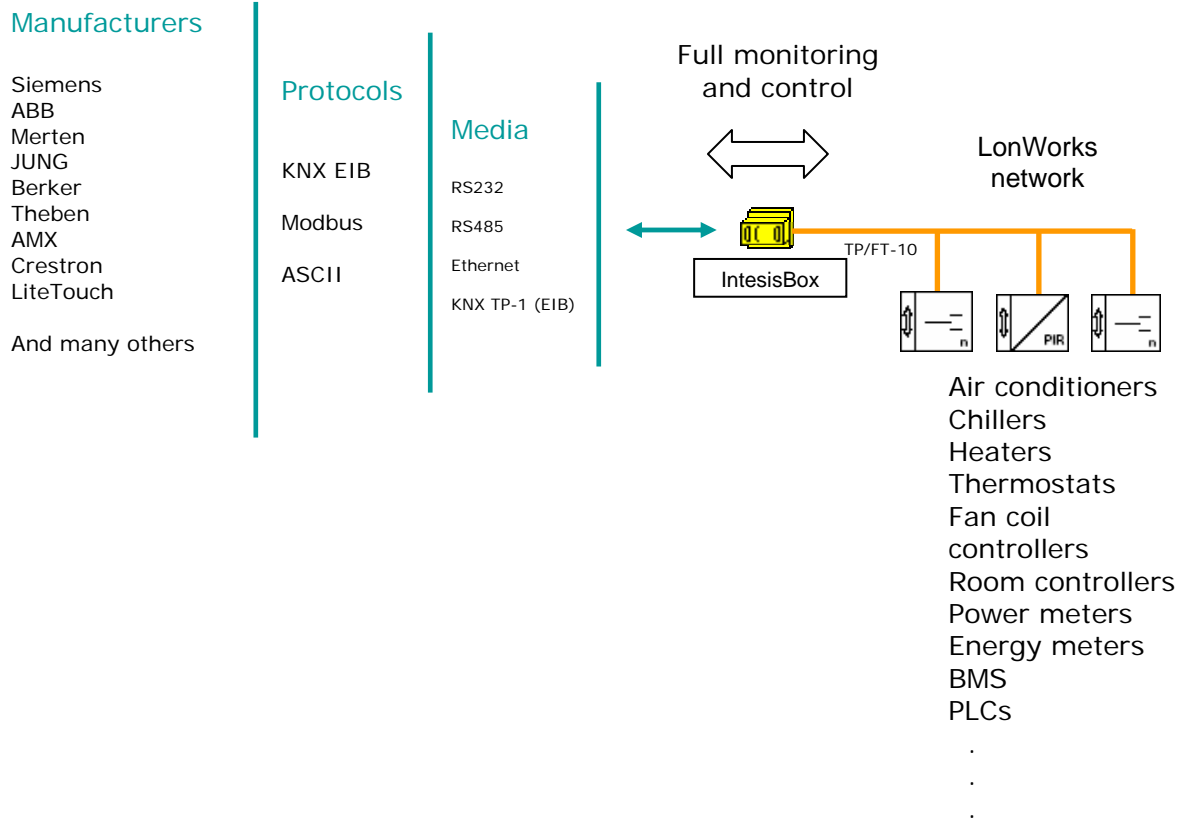

IntesisBox®

LON Products

LON gateways designed for integration of third party systems into LonWorks based control systems

Efa Automazione srl
 Via S. Aleramo 2, Cernusco S/N (Mi)
info@efa.it – www.efa.it
 Tel. +39-02-92113180

LON gateways designed for integration of LON devices or systems into other control systems (KNX, Modbus, AMX, Crestron....)

LON gateways designed for integration of third party systems into LonWorks based control systems